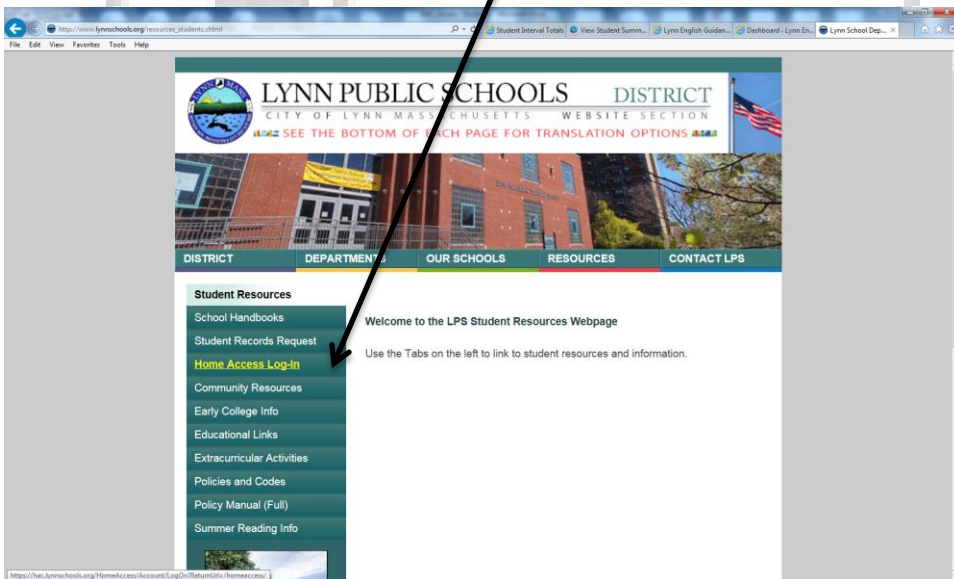

2. Scroll your mouse over the "Resources" tab, trail your mouse down to "Student Resources," and click it.

3. Scroll your mouse down to "Home Access Log-In" and click it.